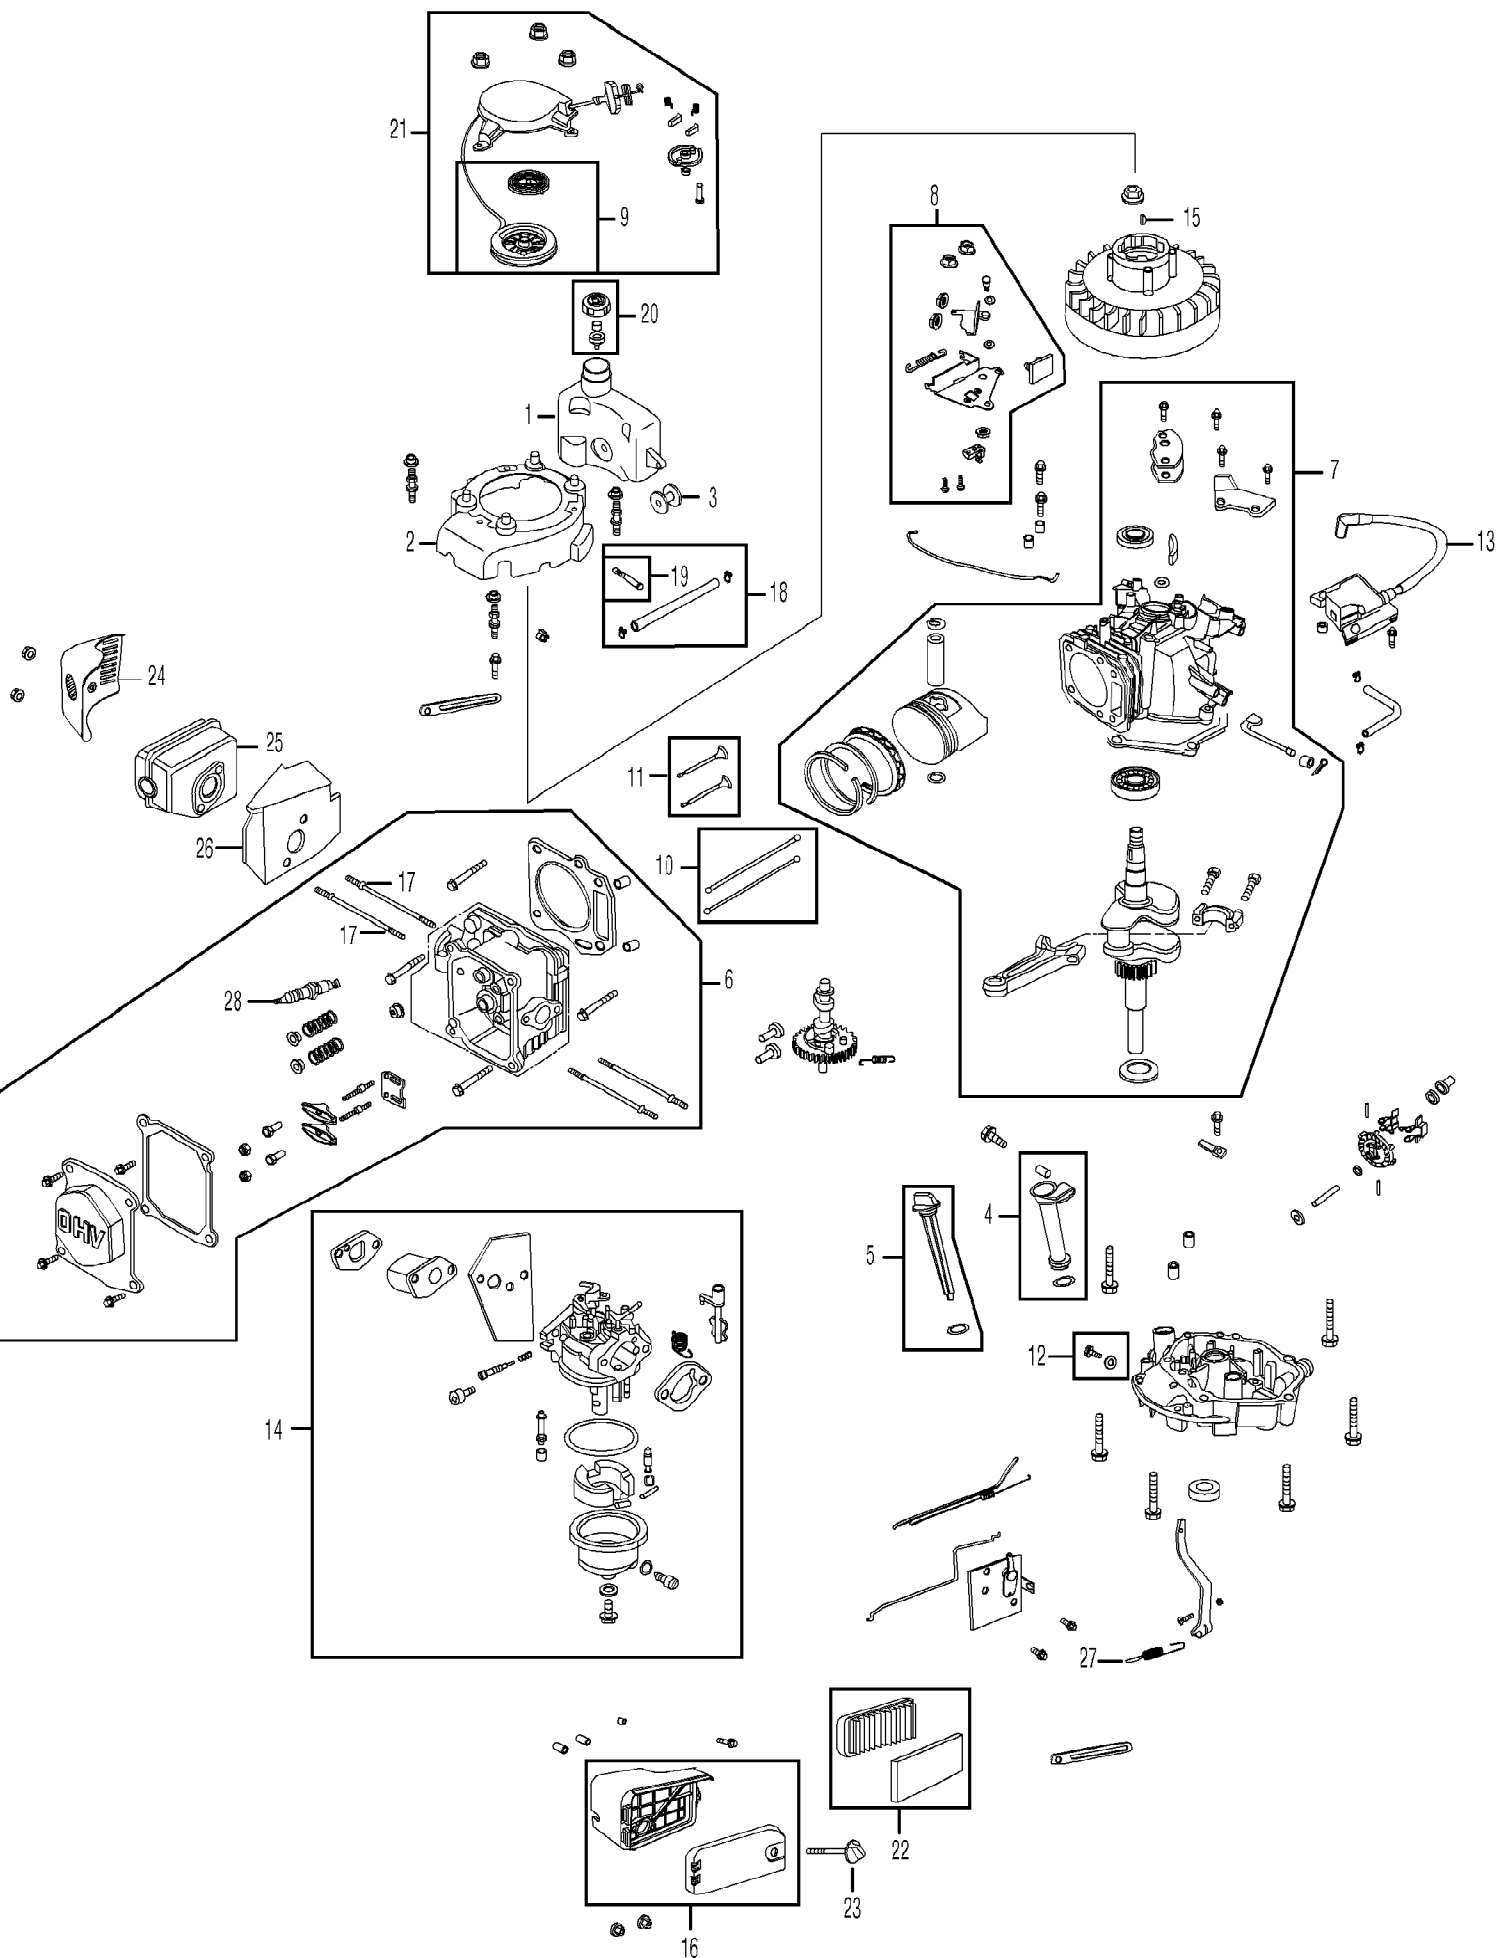

11A-54MB790 W-54MB (2006)
Engine 1P65FU

11A-54MB790 W-54MB (2006)
Engine 1P65FU

Page 2 of 9

Ref #	Part Number	Qty	S/P/F	Description
1	951-10337	1	/P	Fuel Tank
2	951-10336	1	/P	Flywheel Shroud
3	951-10335	1	/P	Rubber Fuel Tank Mounting Washer
4	951-10334	1	/P	Oil Filler Tube Assembly
5	951-10333	1	/P	Dipstick Assembly
6	951-10331	1	/P	Cylinder Head Complete
7	951-10328	1	/P	Short Block Assembly
8	951-10320	1	/P	Stop Switch and Brake Assembly
9	951-10319	1	/P	Recoil Spring and Pulley Assembly
10	951-10314	1	/P	Push Rod Kit
11	951-10313	1	/P	Valve Kit
12	951-10370	1	/P	Oil Drain Plug and Washer Assembly
13	951-10367	1	/P	Ignition Coil
14	951-10309	1	/P	Carburetor Assembly
15	951-10307	1	/P	Flywheel Key
16	951-10305	1	/P	Air Cleaner Housing Assembly Complete
17	951-10304	1	/P	Muffler Stud Assembly
18	951-10363	1	/P	Fuel Line Kit - Inc. hoses, clamps & filter
19	951-10358	1	S	Fuel Filter
20	951-10300	1	/P	Fuel Cap Assembly
21	951-10299	1	S	Recoil Starter Assembly
22	951-10298	1	/P	Air Cleaner Kit
23	951-10297	1	/P	Air Cleaner Thumb Screw
24	951-10296	1	/P	Muffler Guard
25	951-10295	1	/P	Muffler
26	951-10294	1	/P	Muffler Gasket /Heat Shield
27	951-10293	1	S	Governor Return Spring
28	951-10292	1	/P	Spark Plug
	752Z1P65FU	1	S	Engine - Complete
	951-10325	1	/P	Carburetor Kit - Major
	951-10322	1	/P	Carburetor Kit - Minor
	951-10317	1	/P	Gasket Kit - Complete
	951-10315	1	/P	Gasket Kit - External