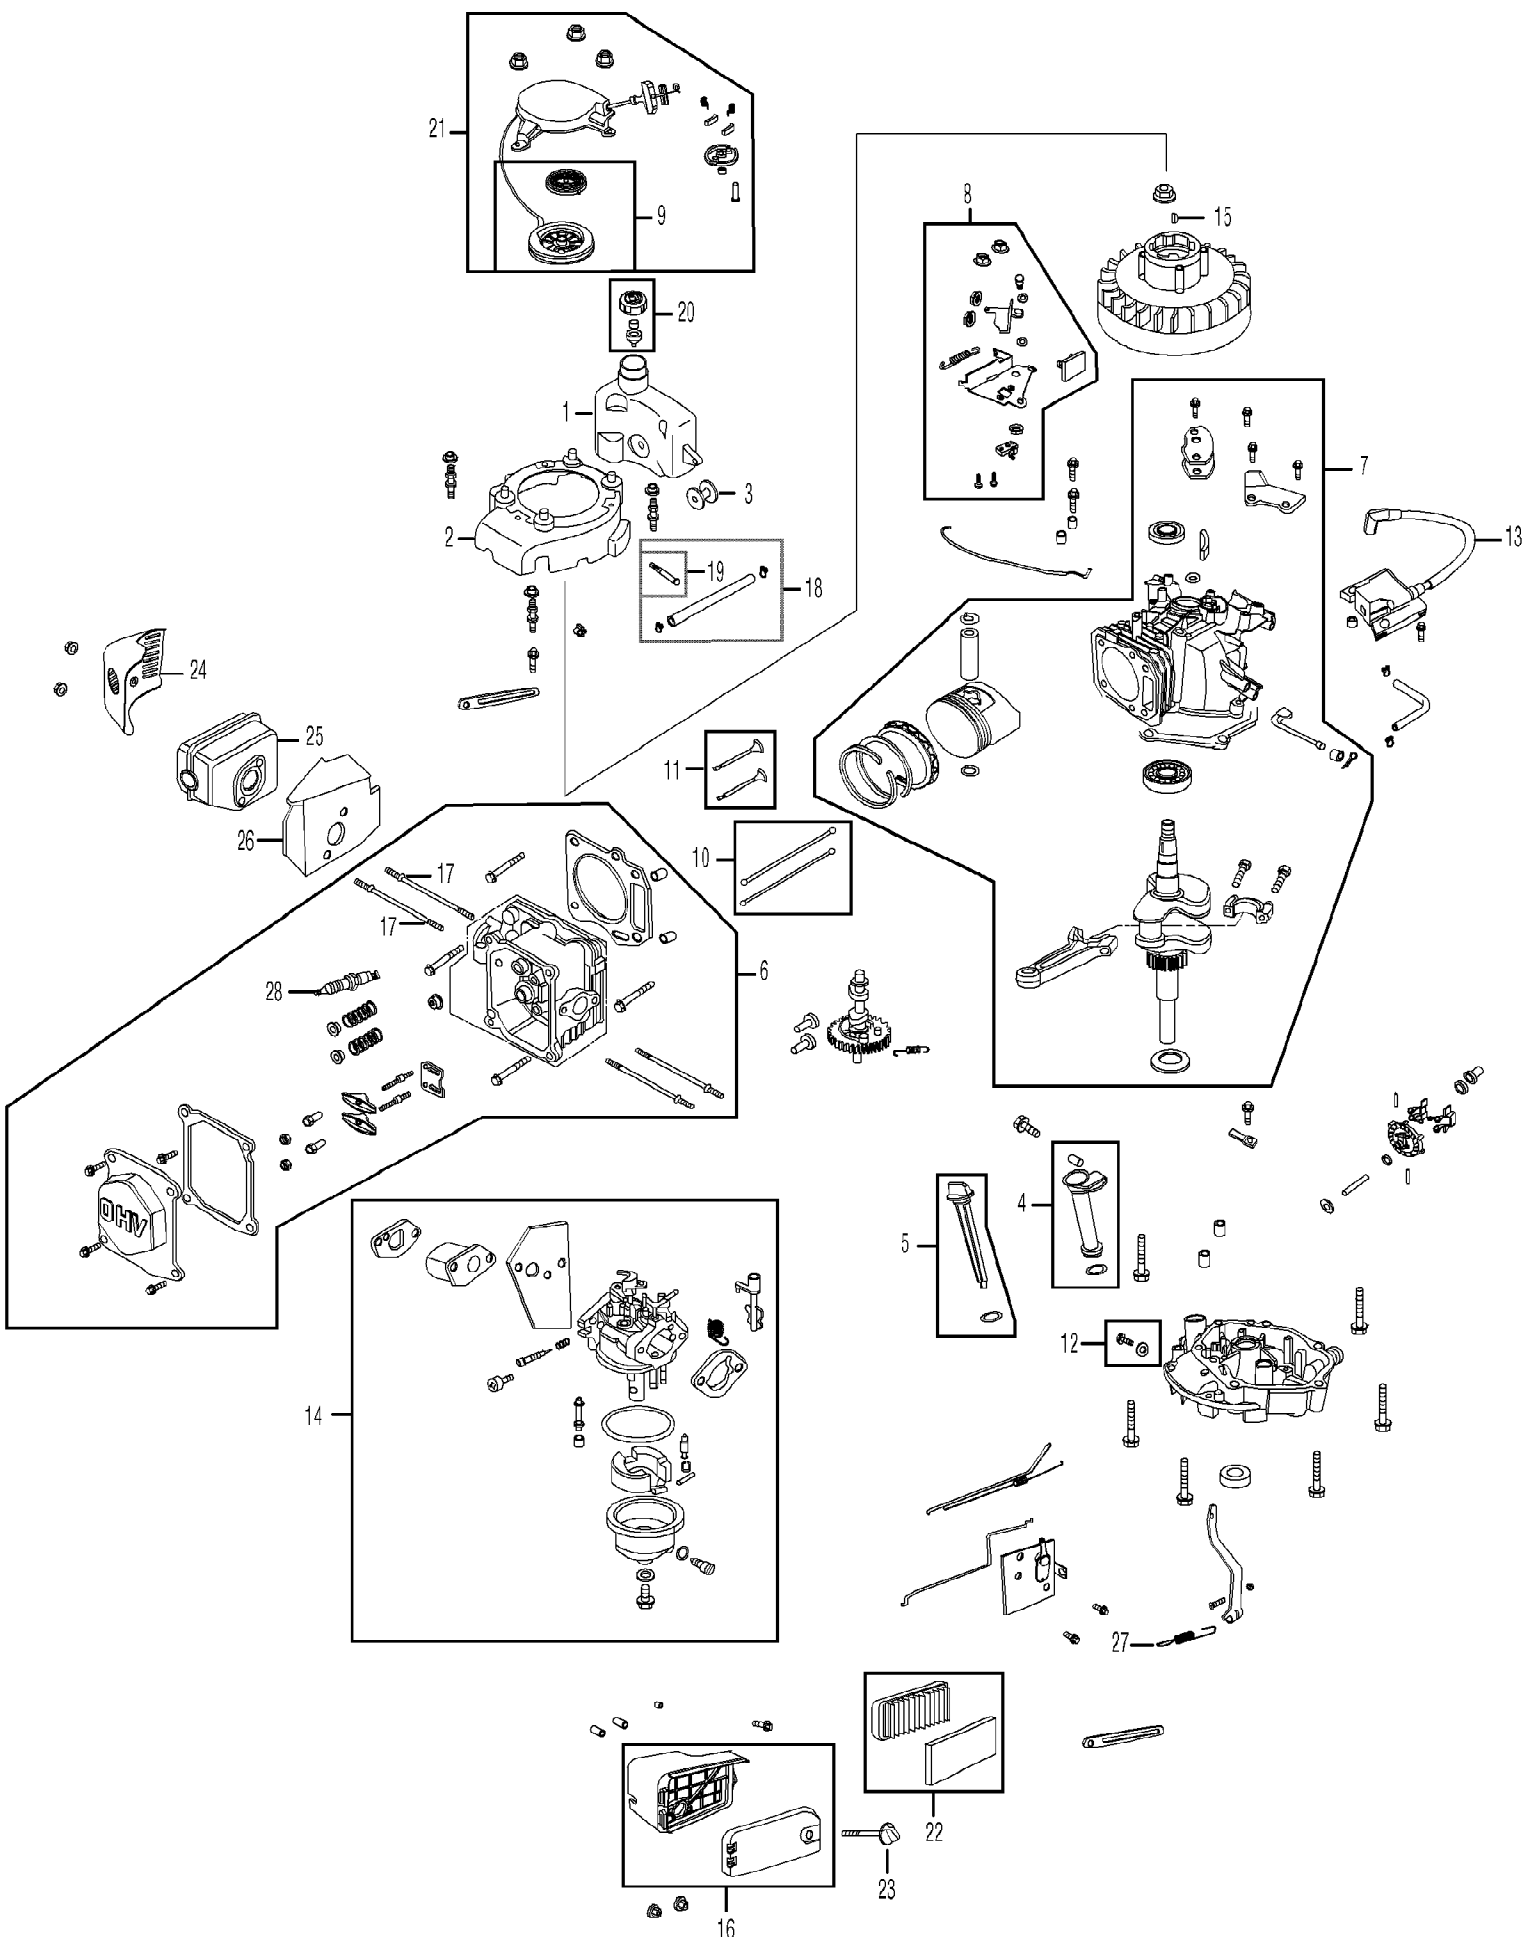

11A-54MB790 W-54MB (2006)
Engine 1P65FUA

11A-54MB790 W-54MB (2006)
Engine 1P65FUA

Page 4 of 9

Ref #	Part Number	Qty	S/P/F	Description
1	951-10337	1	/P	Fuel Tank
2	951-10336	1	/P	Flywheel Shroud
3	951-10335	1	/P	Rubber Fuel Tank Mounting Washer
4	951-10334	1	/P	Oil Filler Tube Assembly
5	951-10333	1	/P	Dipstick Assembly
6	951-10406	1	/P	Cylinder Head Complete
7	951-10407	1	/P	Short Block Assembly
8	951-10320	1	/P	Stop Switch and Brake Assembly
9	951-10319	1	/P	Recoil Spring and Pulley Assembly
10	951-10314	1	/P	Push Rod Kit
11	951-10313	1	/P	Valve Kit
12	951-10370	1	/P	Oil Drain Plug and Washer Assembly
13	951-10367	1	/P	Ignition Coil
14	951-10309	1	/P	Carburetor Assembly
15	951-10307	1	/P	Flywheel Key
16	951-10405	1	/P	Air Cleaner Housing Assembly Complete
17	951-10304	1	/P	Muffler Stud Assembly
18	951-10363	1	/P	Fuel Line Kit - Inc. hoses, clamps & filter
19	951-10358	1	S	Fuel Filter
20	951-10300	1	/P	Fuel Cap Assembly
21	951-10299	1	S	Recoil Starter Assembly
22	951-10298	1	/P	Air Cleaner Kit
23	951-10297	1	/P	Air Cleaner Thumb Screw
24	951-10404	1	/P	Muffler Guard
25	951-10403	1	/P	Muffler
26	951-10402	1	/P	Muffler Gasket /Heat Shield
27	951-10293	1	S	Governor Return Spring
28	951-10292	1	/P	Spark Plug
	752Z1P65FUA	1	S	Engine - Complete
	951-10325	1	/P	Carburetor Kit - Major
	951-10322	1	/P	Carburetor Kit - Minor
	951-10409	1	/P	Gasket Kit - Complete
	951-10410	1	/P	Gasket Kit - External
	951-10351	1	/P	Spark Arrestor